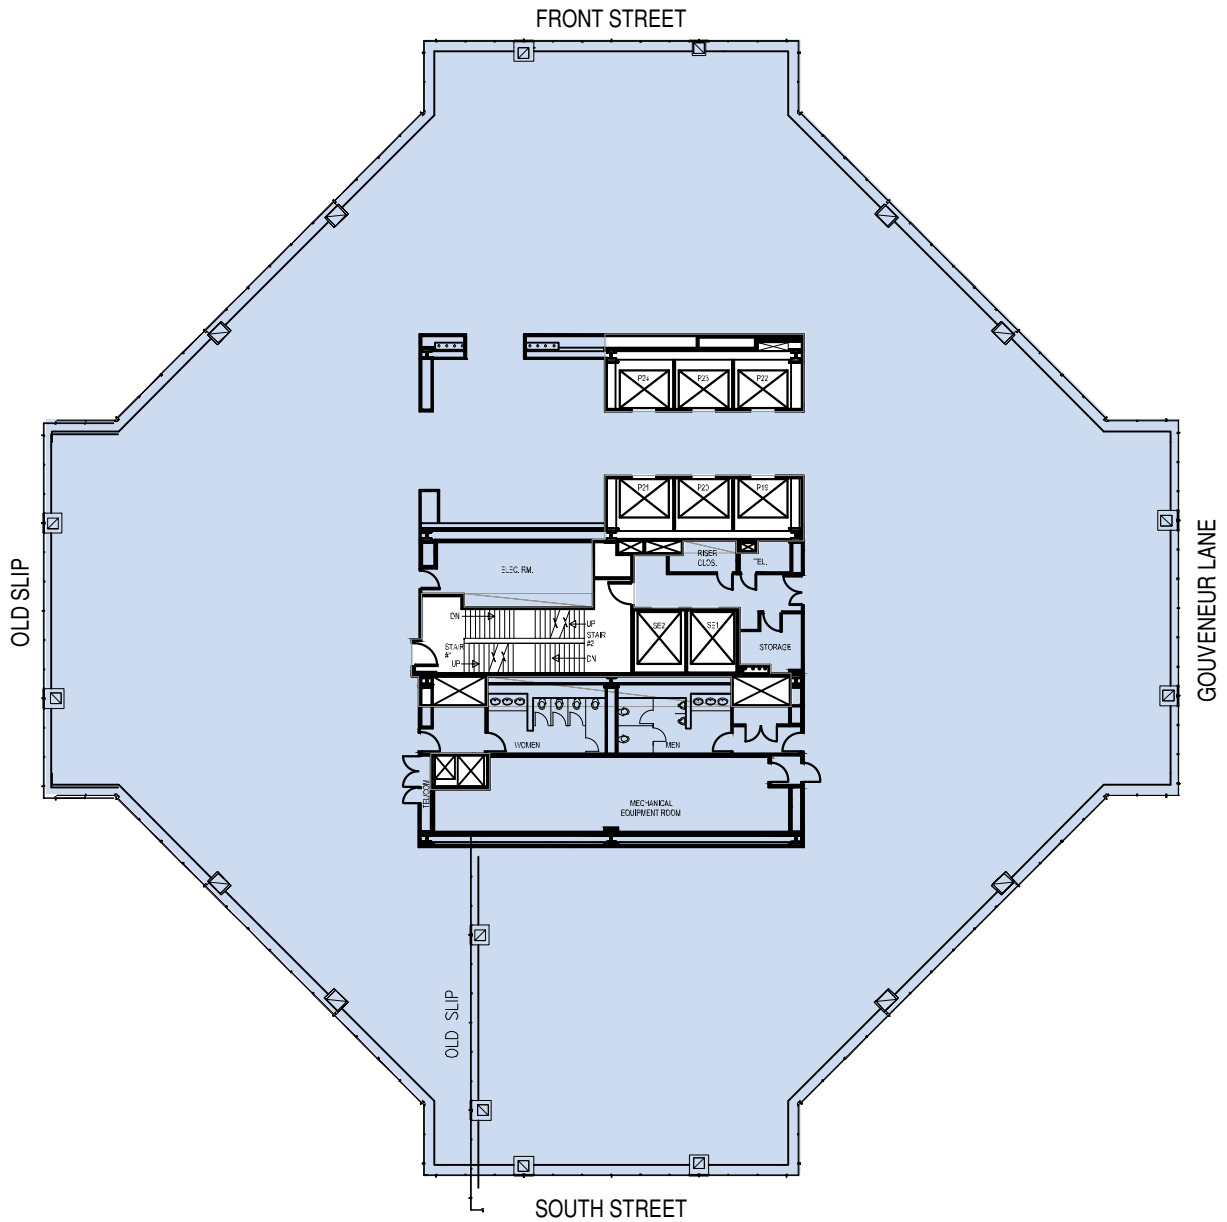

32 | OS

SUITE 3100
30,443 RSF

For leasing information, please contact:
Daniel Birney dbirney@rxrrealty.com 212.204.8653
32OS.com