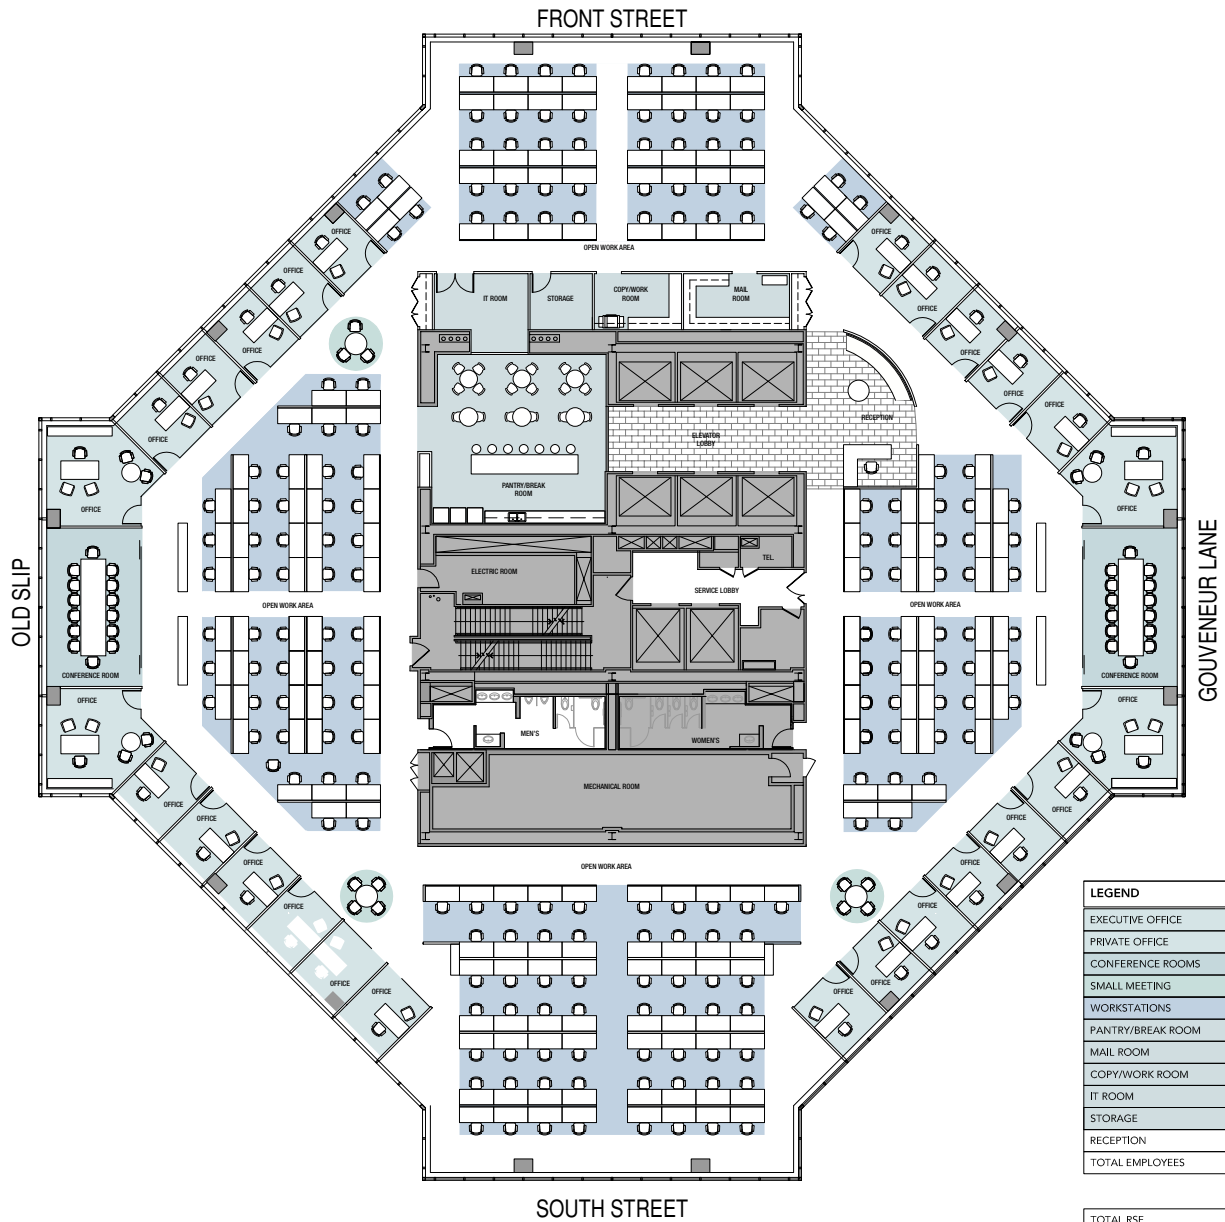

SUITE 3100 - FINANCIAL / TRADING TEST FIT
30,443 RSF

LEGEND	
EXECUTIVE OFFICE	4
PRIVATE OFFICE	22
CONFERENCE ROOMS	2
SMALL MEETING	3
WORKSTATIONS	195
PANTRY/BREAK ROOM	1
MAIL ROOM	1
COPY/WORK ROOM	1
IT ROOM	1
STORAGE	1
RECEPTION	1
TOTAL EMPLOYEES	222