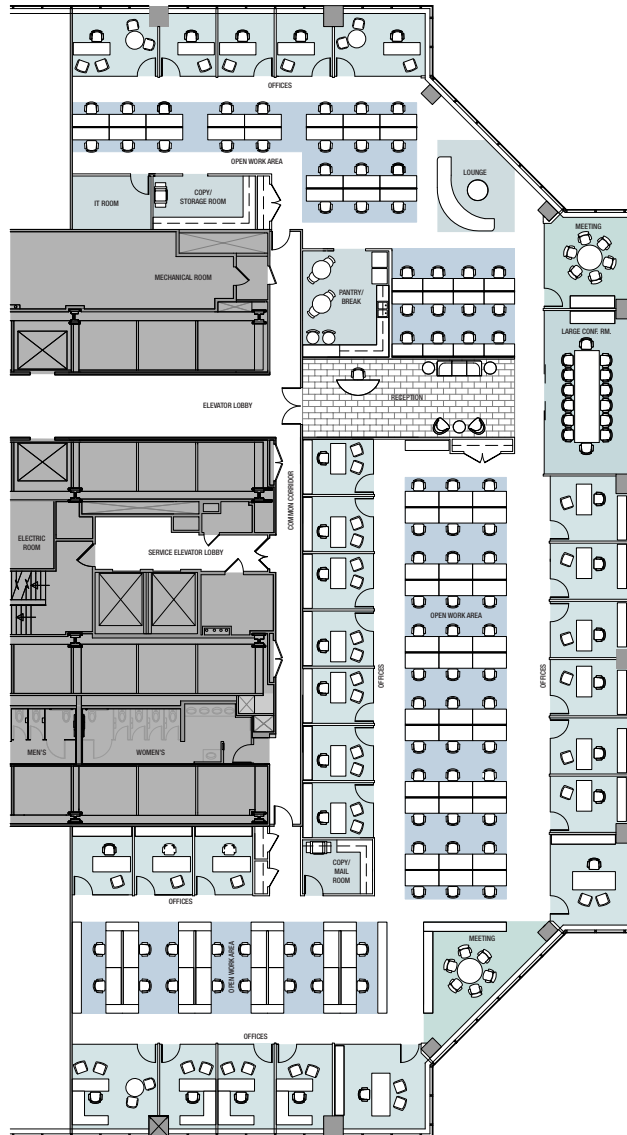

For leasing information, please contact:
Daniel Birney dbirney@rxrrealty.com 212.204.8653
32OS.com