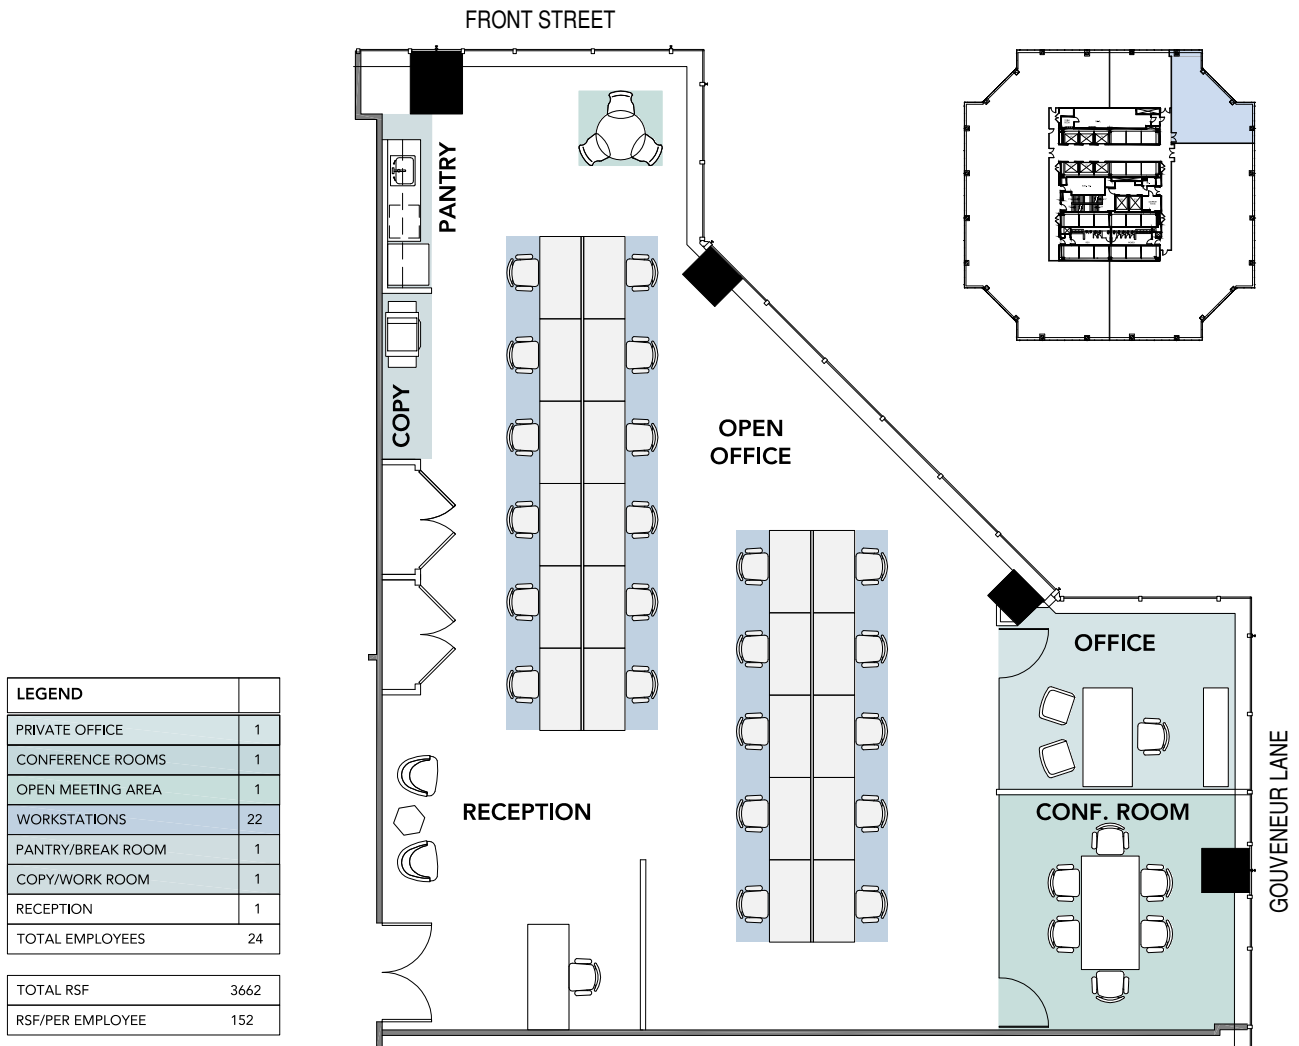

32|OS

SUITE 803
3,662 RSF

For leasing information, please contact:
 Daniel Birney dbirney@rxrrealty.com 212.204.8653
32OS.com